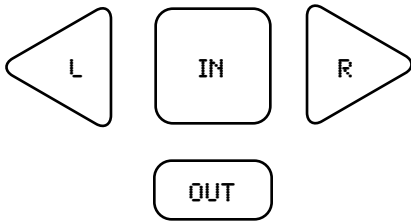

My Files

- Software Files
- NXT Files
- Sound Files
 - SAME FOR ALL ABOVE Run
 - Send
 - Delete

NXT Program

- Setup Instructions
- Programming UI

View

- Sound dB
- Sound dBA
- Reflected Light
- Ambient Light
- Light Sensor*
- Temperature °C*
- Temperature °F*
- Rotation*
- Motor Rotations
- Motor Degrees
- Touch
- Ultrasonic Inch
- Ultrasonic cm
 - SAME FOR ALL ABOVE Port 1
 - Port 2
 - Port 3
 - Port 4

Bluetooth

- My Contacts
 - Select
- Connections
 - 0 1 2 3
- Visibility
 - Visible
 - Invisible
- On/Off
 - On
 - Off
- Search

Settings

- Volume
 - Volume UI
- Sleep
 - Sleep UI
- NXT Version
 - Version Info
- Delete Files
 - Software Files
 - NXT Files
 - Sound Files
 - Try Me Files

Try Me

- Try Me Programs

NXT Navigation Map

**indicates a legacy sensor*